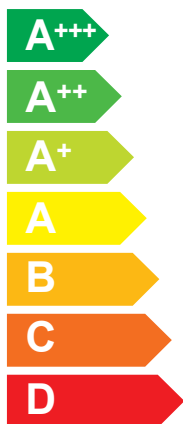

**ENERG**  
енергия · ενεργεια

3302605

ARISTON

GENUS ONE+ HYBRID 30/80 T NET R32

**A++**

**A**

Two icons showing sound power levels. The top icon shows a speaker inside a house with the value **48 dB**. The bottom icon shows a speaker outside a house with the value **57 dB**.

Legend for power output levels, shown as colored squares: dark blue for 12 kW, medium blue for 8 kW, and light blue for 4 kW.